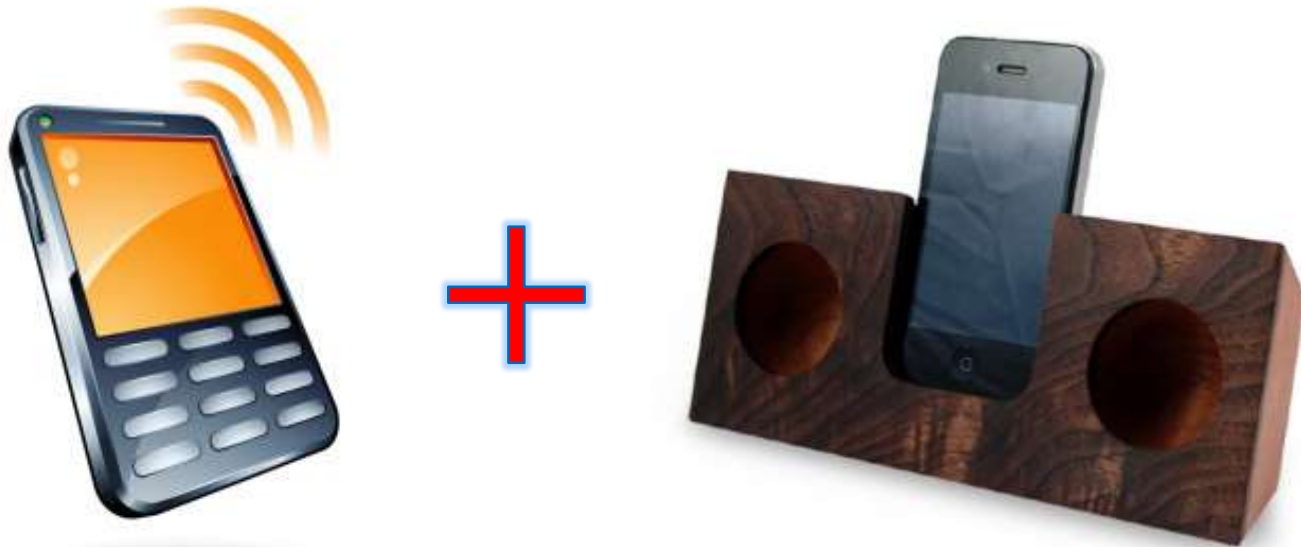

The *GO* Dock

A portable sound amplifier/charger for your smartphone

Jourdan Sullivan

IDT-290 Capstone Spring 2014

(1)

(2)

(3)

Project Summary

- Allow for wireless phone charging via portable, rechargeable battery.
- Phone volume amplifier.
- When away from a wall socket, customer can still charge device as well intensify its speaker output.

FRAME:
 - DETACHES → BECOMES A PORTABLE WIRELESS CHARGER!

FILL FRAME WITH!
 PHOTOS, LOGOS,
 SPORTS LOGOS

- CUSTOMER NEEDS:
- PORTABLE / COMPACT SIZE
 - LONGER WIRE (WHEN PLUGGED IN)
 - LIKE PERSONAL TOUCH.
 - CAN CHARGE MULTIPLE DEVICES