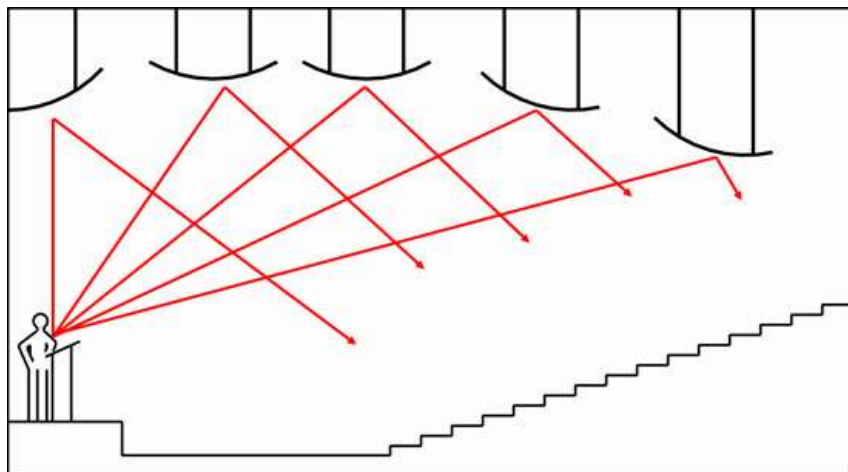

Sound Science