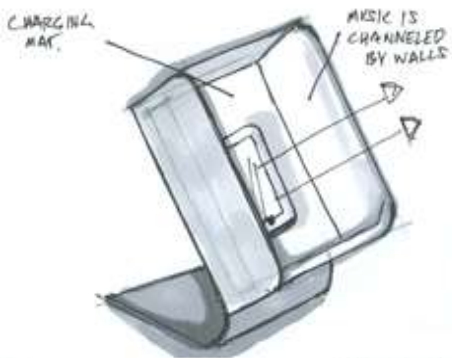

Rechargeable Battery

The components in the red box are part of the battery charger system

Sound Science

(10)

(11)

(8)

(9)

(12)

FRAME:
 - DETACHES → BECOMES A PORTABLE WIRELESS CHARGER!

FILL FRAME WITH!
 PHOTOS, LOGOS,
 SPORTS LOGOS

- CUSTOMER NEEDS:
- PORTABLE / COMPACT SIZE
 - LONGER WIRE (WHEN PLUGGED IN)
 - LIKE PERSONAL TOUCH.
 - CAN CHARGE MULTIPLE DEVICES

BATTERY

PHONE SLOT

SOUND TRAVEL.

1

3D Printing (Mcor Iris 3D Printer)

- No aesthetics-(fillets, smooth surfaces, eye pleasing shape)
- Used simply to identify general size and function of product.

- Printed samples to get a better idea of the size of the product
- Used to test sound