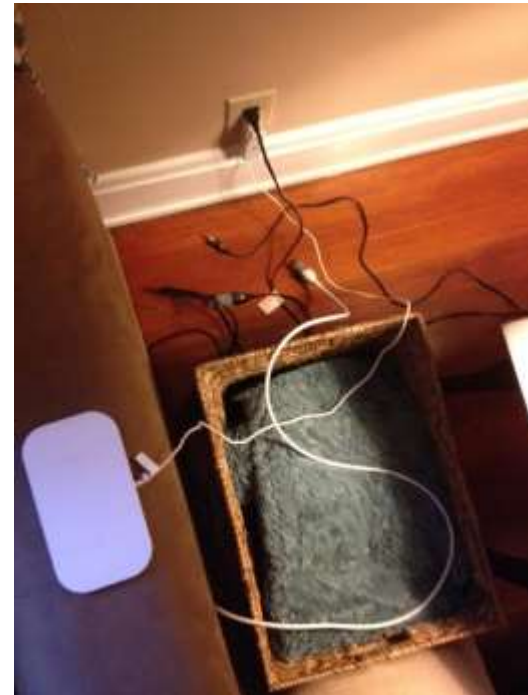

Market Research-Customer Needs

- Minimalist Design
- Portability/Compact size
- Can charge multiple phone types.

(5)