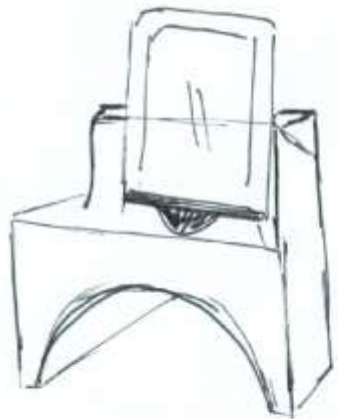

FRAME:
 - DETACHES → BECOMES A PORTABLE WIRELESS CHARGER!

FILL FRAME WITH!
 PHOTOS, LOGOS,
 SPORTS LOGOS

- CUSTOMER NEEDS:
- PORTABLE / COMPACT SIZE
 - LONGER WIRE (WHEN PLUGGED IN)
 - LIKE PERSONAL TOUCH.
 - CAN CHARGE MULTIPLE DEVICES

HOME CRADLE.

BATTERY COMPARTMENT

SOUND CHANNEL.

IPHONE

BATTERY.

SOUND TRAVEL

HALF CIRCLE CUT FOR HOME BUTTON.

- TOP VIEW -

BATTERY

PHONE SLOT

SOUND TRAVEL.

1

3D Printing (Mcor Iris 3D Printer)

- No aesthetics-(fillets, smooth surfaces, eye pleasing shape)
- Used simply to identify general size and function of product.

- Printed samples to get a better idea of the size of the product
- Used to test sound